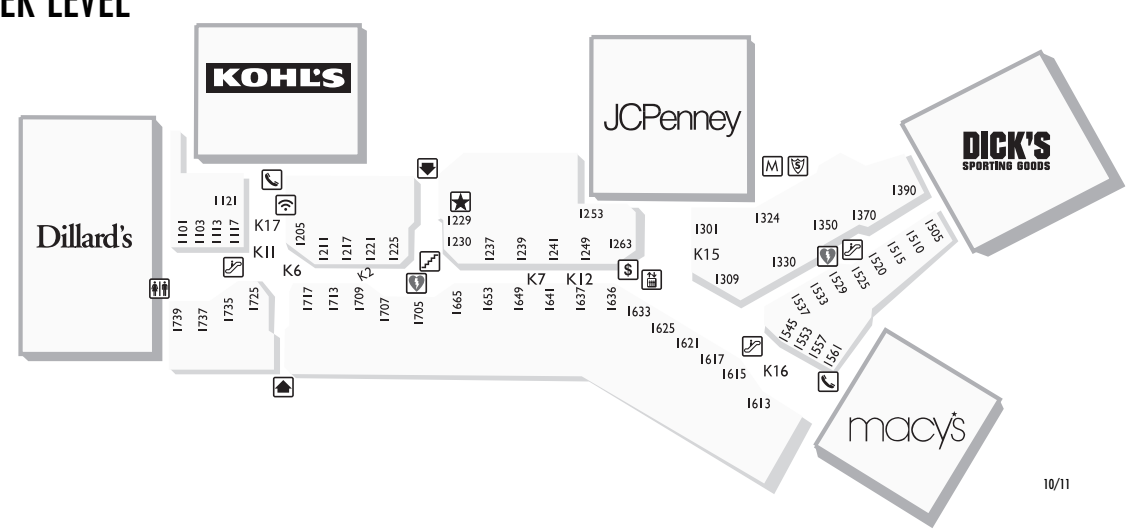

UPPER LEVEL

LOWER LEVEL

GalleriaatSunset.com

DEPARTMENT STORES	
Dick's Sporting Goods	855-5000
Dillard's	435-6300
JCPenney	451-4545
Kohl's	436-0697
Macy's	458-7300

WOMEN'S APPAREL	
1330 Abercrombie & Fitch	898-0510
1707 Addicted	450-6760
2725 Aeropostale	436-2373
2709 American Eagle Outfitters	454-3809
1230 bebe	458-0518
1653 Buckle	434-0589
1713 Cache	454-0026
1309 Charlotte Russe	898-8677
1225 Coco's Gifts	866-6546
2209 Ever	547-4400
2225 Express Women's	433-5529
2229 Forever 21	434-1362
2645 G by Guess	451-3572
1625 Gap	434-3011
1350 Hollister	433-5816
2325 Hot Topic	456-6605
1515 Industrial Rideshop	435-0600
1211 Lane Bryant & Cacique	898-1211
2419 Lids	451-8732
2717 Motherhood Maternity	898-8302
1237 New York & Company	898-9880
1510 No Fear	434-3327
1525 Pac Sun	433-0003
1239 Tilly's	454-1275
2721 Vans	433-6805

CHILDREN'S APPAREL	
1709 The Children's Place	435-4583
1625 Gap Kids/Baby Gap	434-3011
1249 Gymboree	898-8010
1665 Justice	451-8007
2653 Justice For Girls	878-7880

SHOES	
1653 Buckle	434-0589
1641 Champs Sports	456-0903
1309 Charlotte Russe	898-8677
1615 Famous Footwear	451-8368
1705 Finish Line	433-6214
2309 Foot Locker	456-0587
2645 G By Guess	451-3572
2233 Journeys	898-3396
2249 Journeys Kidz	898-7347
2517 Kids Foot Locker	456-0616
1525 Pac Sun	433-0003
1557 Payless/Shoesource/Payless Kids	454-6569
1520 Robert Wayne Footwear	435-5346
1370 Sheikh Shoes	434-6331
1261 Skechers	436-2208
1239 Tilly's	454-1275
2721 Vans	433-6805

SPECIALTY	
Christmas Tree Lot	South Parking Lot
1737 Findlay Automotive Group	434-6888
1121 Henderson Library	207-4259
K-15 Hickory Farms	425-4809
1533 Kai Fight Shop	547-3552
2421 K-Hero Combat Cancer	214-1278
K-19 Keyport	888-539-7678
1717 Leather Zone	434-3352
Library Lounge FREE WiFi	Kohl's Court
K-18 Power Play Sports/cards kiosk	Coming Soon
K-17 Sharon's Creations	Coming Soon
1103 T-Shirt Diner	699-8922
K-16 Tis The Season Ornaments	Coming Soon