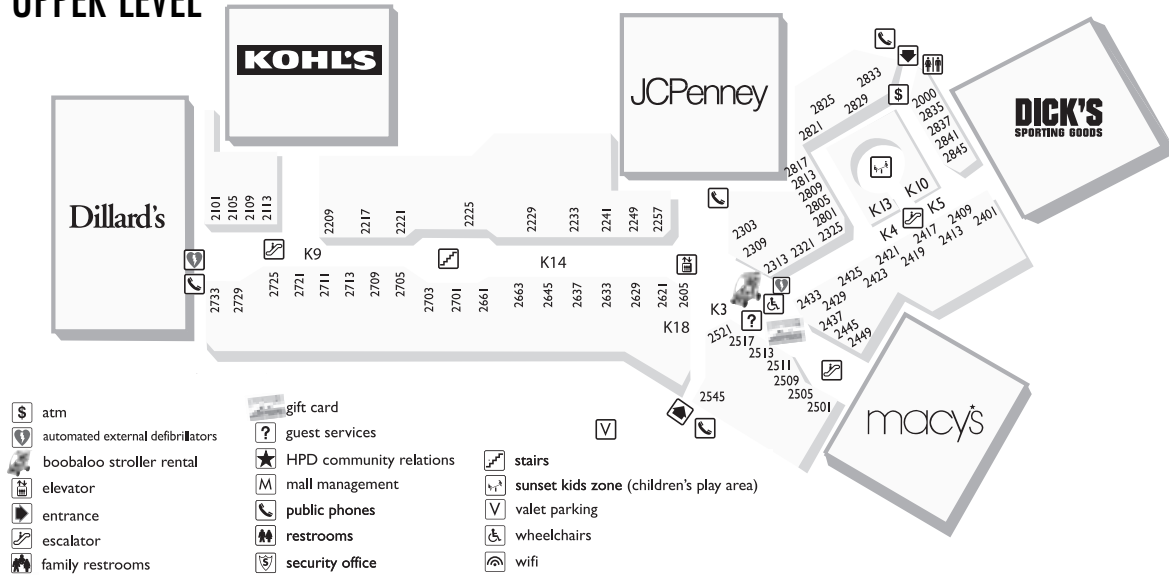

UPPER LEVEL

LOWER LEVEL

GalleriaatSunset.com

DEPARTMENT STORES	
Dick's Sporting Goods	855-5000
Dillard's	435-6300
JCPenney	451-4545
Kohl's	436-0697
Macy's	458-7300

WOMEN'S APPAREL	
1330 Abercrombie & Fitch	898-0510
1707 Addicted	450-6760
2725 Aeropostale	436-2373
2709 American Eagle Outfitters	454-3809
1230 bebe	458-0518
1653 Buckle	434-0589
1713 Cache	454-0026
1309 Charlotte Russe	898-8677
1225 Coco's Gifts	866-6546
2209 Ever	547-4400
2225 Express Women's	433-5529
2229 Forever 21	434-1362
2645 G by Guess	451-3572
1625 Gap	434-3011
1350 Hollister	433-5816
2325 Hot Topic	456-6605
1515 Industrial Rideshop	435-0600
1211 Lane Bryant & Cacique	898-1211
2419 Lids	451-8732
2717 Motherhood Maternity	898-8302
1237 New York & Company	898-9880
1510 No Fear	434-3327
1525 Pac Sun	433-0003
1239 Tilly's	454-1275
2721 Vans	433-6805

CHILDREN'S APPAREL	
1709 The Children's Place	435-4583
1625 Gap Kids/Baby Gap	434-3011
1249 Gymboree	898-8010
1665 Justice	451-8007
2653 Justice For Girls	878-7880

SHOES	
1653 Buckle	434-0589
1641 Champs Sports	456-0903
1309 Charlotte Russe	898-8677
1615 Famous Footwear	451-8368
1705 Finish Line	433-6214
2309 Foot Locker	456-0587
2645 G By Guess	451-3572
2233 Journeys	898-3396
2249 Journeys Kidz	898-7347
2517 Kids Foot Locker	456-0616
1525 Pac Sun	433-0003
1557 Payless/Shoesource/Payless Kids	454-6569
1520 Robert Wayne Footwear	435-5346
1370 Sheikh Shoes	434-6331
1261 Skechers	436-2208
1239 Tilly's	454-1275
2721 Vans	433-6805

SPECIALTY	
Christmas Tree Lot	South Parking Lot
1737 Findlay Automotive Group	434-6888
1121 Henderson Library	207-4259
K-15 Hickory Farms	425-4809
1533 Kai Fight Shop	547-3552
2421 K-Hero Combat Cancer	214-1278
K-19 Keyport	888-539-7678
1717 Leather Zone	434-3352
Library Lounge FREE WiFi	Kohl's Court
K-18 Power Play Sports/cards kiosk	Coming Soon
K-17 Sharon's Creations	Coming Soon
1103 T-Shirt Diner	699-8922
K-16 Tis The Season Ornaments	Coming Soon